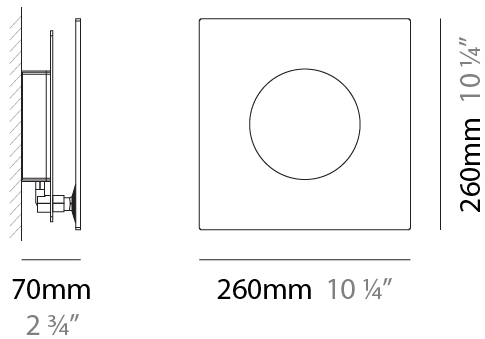

PETRA SURFACE

D43057- -

base number
Color   Finish
Temperature   Options

1. To build a product code in our configurator select the specify button on the base model # product page
2. To build a manual product code on this datasheet choose from the options listed below in blue font and add the suffix to the base model #

GENERAL

Series: Petra
Brand: Icone
Division: Design
Mounting Type: Surface
Mounting Location: Wall
Subcategory: Ambient

PHYSICAL

Shape: Square
Length (mm): 260
Length (in): 10 ¼
Width (mm): 70
Width (in): 2 ¾
Height (mm): 260
Height (in): 10 ¼
Light Distribution: Indirect
Fixture Finish: [ECO_SBR](#) / [ECO_WHI](#) / [ECR_BLK](#) / [ECR_SAL](#) / [ECR_SBR](#) / [EGL_BLK](#) / [EGL_RUS](#) / [EGL_WHI](#) / [ESI_SBR](#) / [SLA_SAL](#) / [WHI_RUS](#) / [WHI_SAL](#) / [WHI_WHI](#)
Fixture Material: Aluminum

ELECTRICAL

Lamp Type: LED
Input Wattage (W): 19.7
Total Output Wattage (W): 16.8
Dimming: Non-Dimmable / 0-10V Dimming
Driver Included: Yes
Driver Location: Integrated
Driver Type: Constant Current - Universal
Driver Class: Class 2
Input Voltage (V): 120
Constant Current (MA): 700

LED

Color Temperature (°K): [2700](#) / [3000](#)
Nominal Lumen (lm): 2598
CRI: >90 CRI
Lamp Life (hrs): 50000

OPTICAL

RATINGS AND CERTIFICATIONS

Certified By: Certified for North American Standards
IP rating: IP20

PROJECT
TYPE
SPECIFIER
QUANTITY
DATE