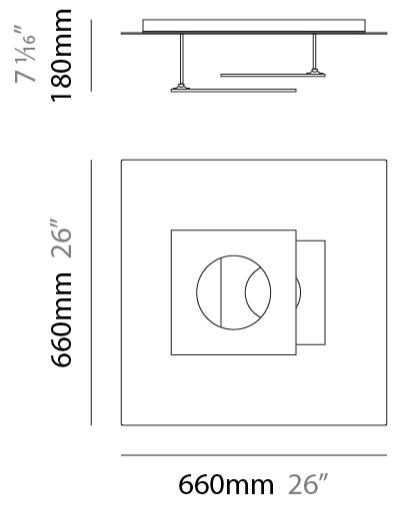

PETRA SURFACE

D42074- -

base number
Color   Finish
Temperature   Options

PROJECT
TYPE
SPECIFIER
QUANTITY
DATE

1. To build a product code in our configurator select the specify button on the base model # product page
2. To build a manual product code on this datasheet choose from the options listed below in blue font and add the suffix to the base model #

GENERAL

Series: Petra
Brand: Icone
Division: Design
Mounting Type: Surface
Mounting Location: Ceiling
Subcategory: Ambient

PHYSICAL

Shape: Square
Length (mm): 660
Length (in): 26
Width (mm): 660
Width (in): 26
Height (mm): 180
Height (in): 7 ¹/₁₆
Light Distribution: Indirect
Fixture Finish: [ECO_SBR](#) / [ECO_WHI](#) / [ECR_BLK](#) / [ECR_SAL](#) / [ECR_SBR](#) / [EGL_BLK](#) / [EGL_RUS](#) / [EGL_WHI](#) / [ESI_SBR](#) / [SLA_SAL](#) / [WHI_RUS](#) / [WHI_SAL](#) / [WHI_WHI](#)
Fixture Material: Aluminum

ELECTRICAL

Lamp Type: LED
Input Wattage (W): 48
Total Output Wattage (W): 42
Dimming: Non-Dimmable / 0-10V Dimming
Driver Included: Yes
Driver Location: Integrated
Driver Type: Constant Current - Universal
Driver Class: Class 2
Input Voltage (V): 120
Constant Current (MA): 700

LED

Color Temperature (°K): [2700](#) / [3000](#)
Nominal Lumen (lm): 6295
CRI: >90 CRI
Lamp Life (hrs): 50000

OPTICAL

RATINGS AND CERTIFICATIONS

Certified By: Certified for North American Standards
IP rating: IP20